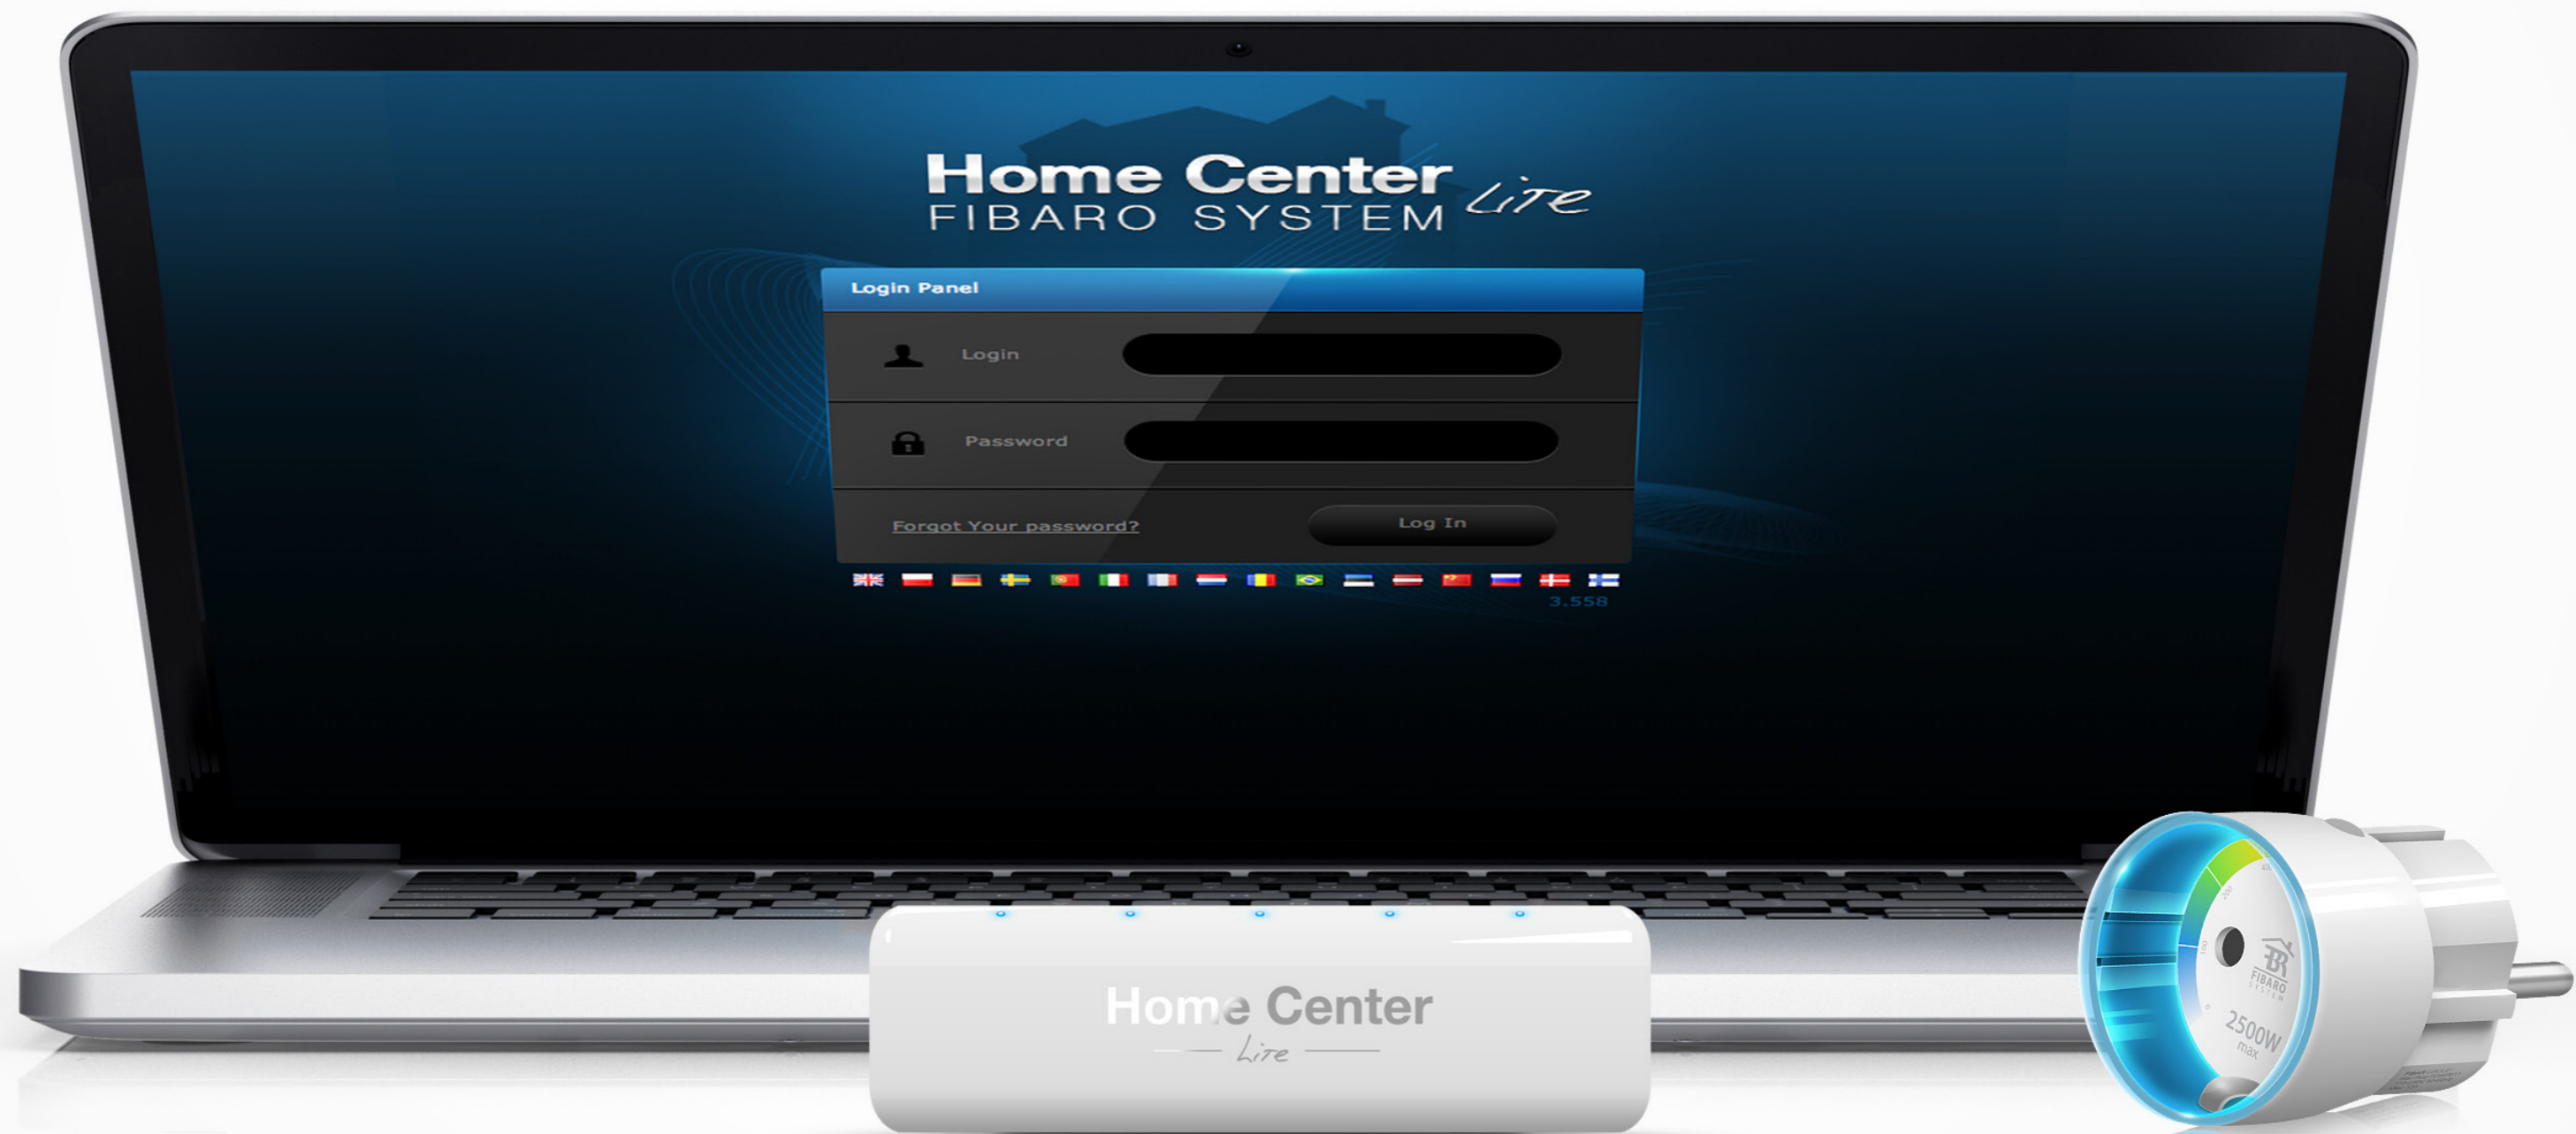

Home Center *Lite*

Smaller version of the big thing

Your home, your imagination

Designed to make you happy

Great things come in small packages. Introducing a new dimension of comfort – Home Center Lite, the incredibly compact brain of the FIBARO System. Our latest creation is designed with your needs in mind. Let it change your life, making it safer and more convenient, and your home intelligent, efficient and comfortable. Small thing – big impact!

Incredibly **quick and efficient**

HC Lite is a tiny device with huge potential. Incredibly quick and efficient, yet inexpensive. Control your home from anywhere in the World using a mobile phone or tablet and begin creating your own world of delights and convenience, provided by an innovative range of products.

Set up your **command post**

The new command post for your home will be the FIBARO App the layout and functionality of which depends entirely on your decisions. You can create and modify tables, icons and names in such a way that you will always have those most important functions at your fingertips. The user-friendliness and flexibility of the FIBARO app will make operating your intelligent system easy and straightforward.

“ *A triumph of imagination and luxury without mysteries.* ”

Up to 230 devices in Your home

Thanks to wireless communication over the Z-Wave protocol, installation of The FIBARO System won't require any modifications to your home structure. You can install it in any building, even after it's been completely decorated.